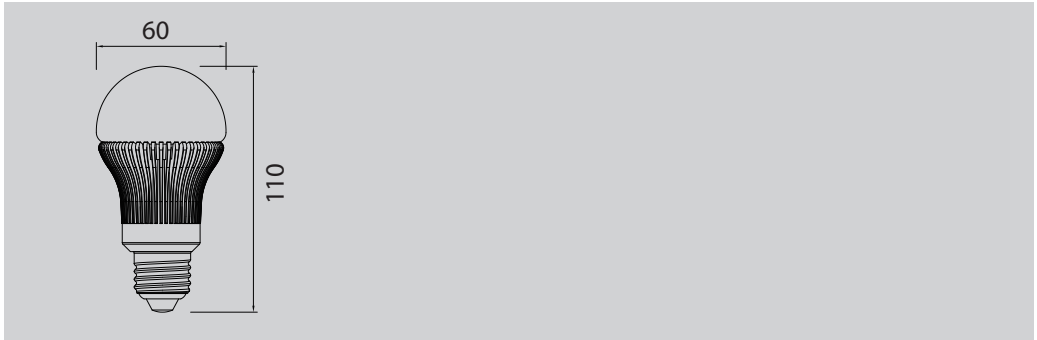

SIGALUX RainbowLED GU10 RGB 3037

Product reference	Product number	W	lm	cd	K	Ra			\varnothing [mm]	l [mm]	
GU10 RGB 3037	4050497 3037	Max3.0	RGB	—	—	—	GU10	IR dim	50	57	—

Product Features

- Lifetime: 30000h
- Color change with remote controller

Product Benefits

- Multiple color in automatic modus
- IR dim in 3 steps

Product Applications

- Decorative application
- Pubs
- Shops

SIGALUX A60 RGB 3035

Product reference	Product number	W	lm	cd	K	Ra			\varnothing [mm]	$\frac{l}{[mm]}$	
A60 RGB 3035	4050497 3035	Max5.5	RGB	—	—	—	E27	IR dim	60	110	—