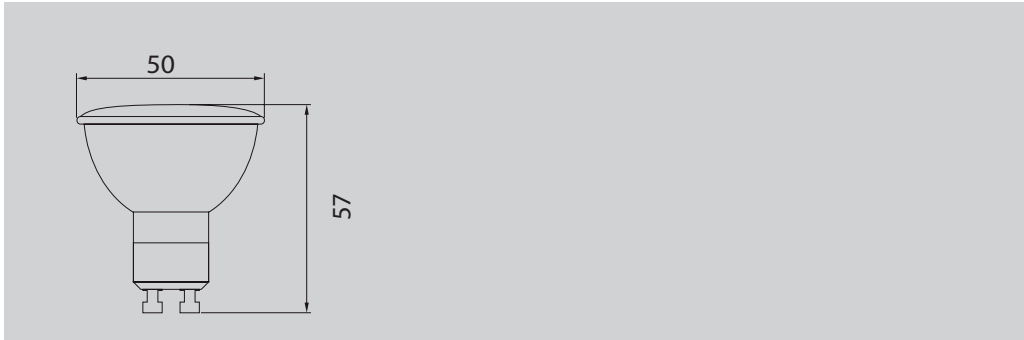

SIGALUX RainbowLED GU10 RGB 3037

Product reference	Product number	W	lm	cd	K	Ra			\varnothing [mm]	l [mm]	
GU10 RGB 3037	4050497 3037	Max3.0	RGB	—	—	—	GU10	IR dim	50	57	—

Product Features

- Lifetime: 30000h
- Color change with remote controller

Product Benefits

- Multiple color in automatic modus
- IR dim in 3 steps

Product Applications

- Decorative application
- Pubs
- Shops

SIGALUX A60 RGB 3035

Product reference	Product number	W	lm	cd	K	Ra			\varnothing [mm]	$\frac{l}{[mm]}$	
A60 RGB 3035	4050497 3035	Max5.5	RGB	—	—	—	E27	IR dim	60	110	—